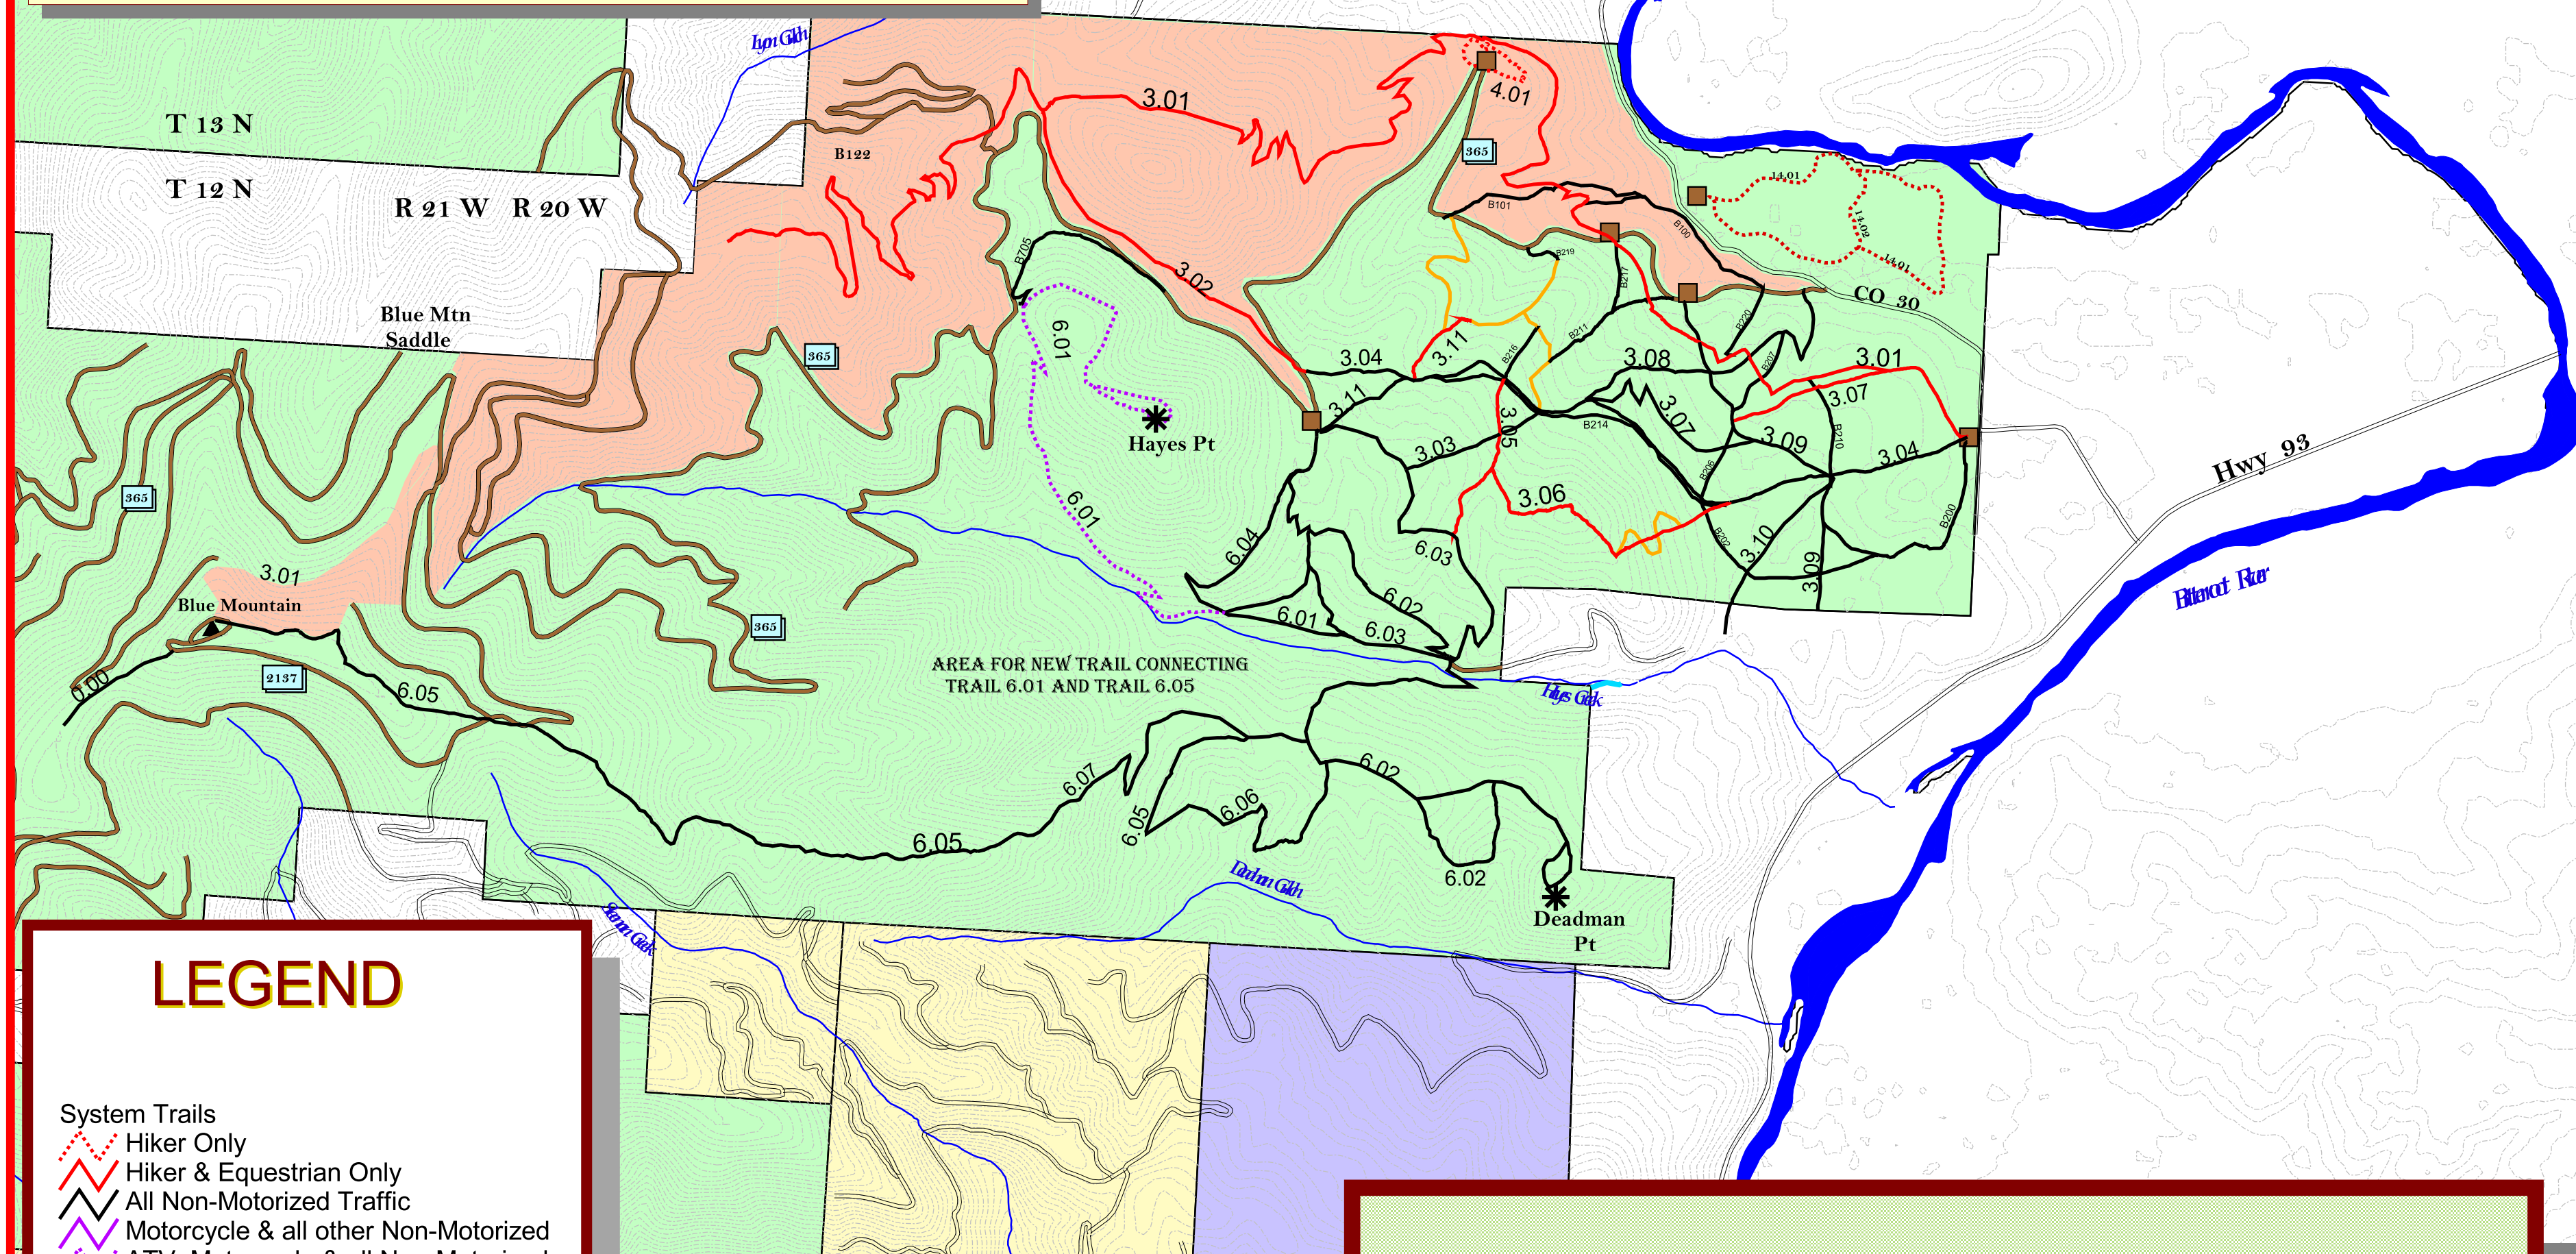

Blue Mountain Trail System

LEGEND

- System Trails**
 - ⋯ Hiker Only
 - Hiker & Equestrian Only
 - All Non-Motorized Traffic
 - Motorcycle & all other Non-Motorized
 - ATV, Motorcycle & all Non-Motorized
 - Proposed Trail Reroute
 - Parking / Trailhead
- Roads**
 - Forest Road
 - Other Roads
 - Stream
 - ▲ Blue Mtn Lookout
 - CLOSED to Bikes
- Ownership**
 - USFS-Lolo
 - State of Montana
 - Private
 - Plum Creek