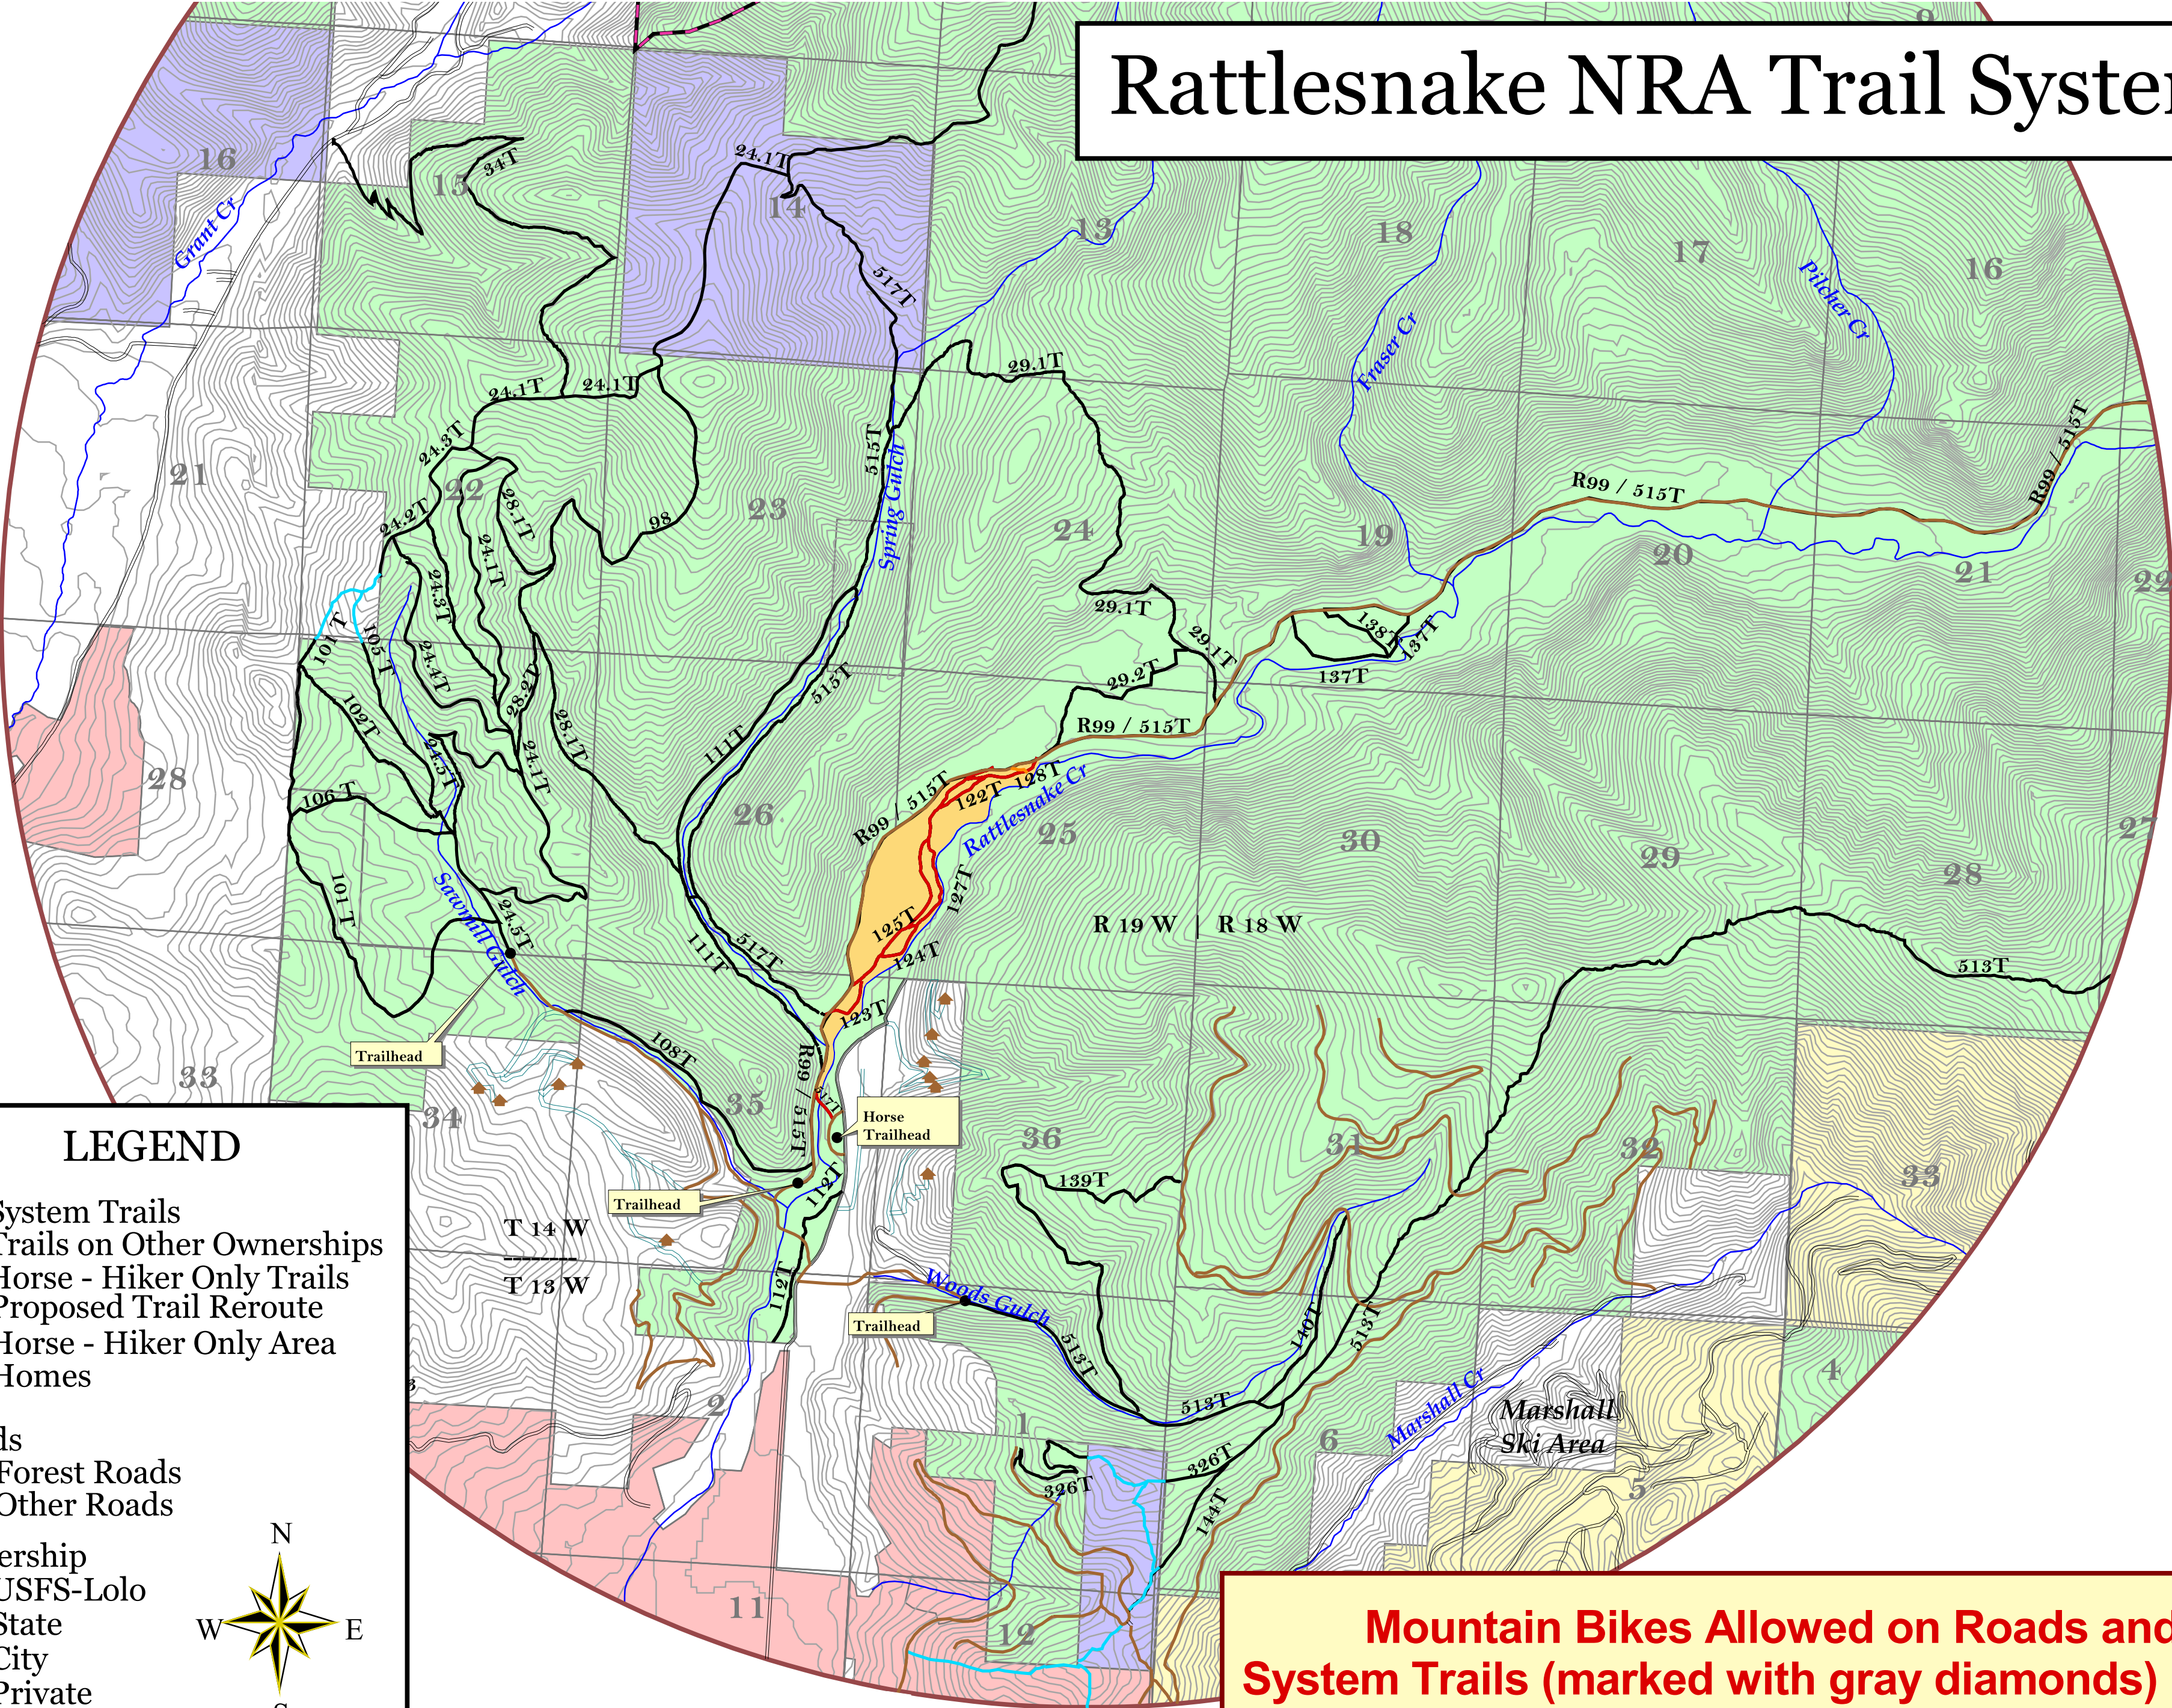

Rattlesnake NRA Trail System

LEGEND

- System Trails
 - Trails on Other Ownerships
 - Horse - Hiker Only Trails
 - Proposed Trail Reroute
 - Horse - Hiker Only Area
 - Homes
-
- Roads**
 - Forest Roads
 - Other Roads
-
- Ownership**
 - USFS-Lolo
 - State
 - City
 - Private
 - Plum Creek

Mountain Bikes Allowed on Roads and System Trails (marked with gray diamonds) Only